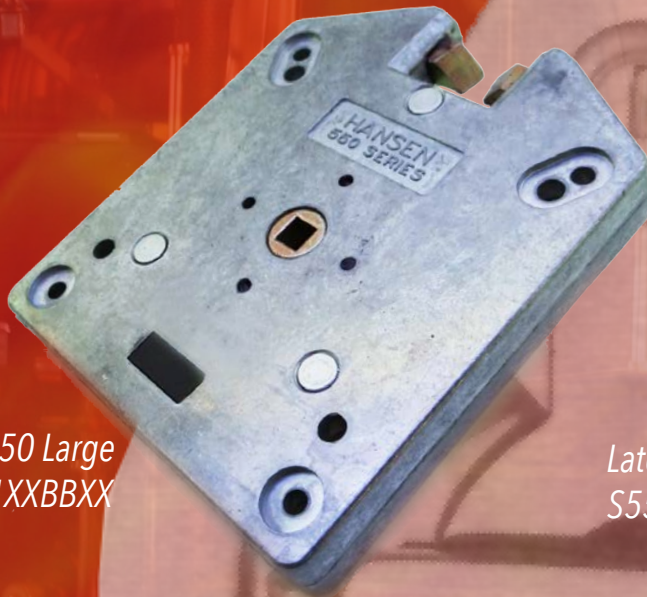

# 550 Slam Latches

*Use with Hansen D-Rings*

*Latch 550 Large  
S550-1XXBBXX*

*Latch 550 Small  
S550SXXXBBXX*

*Striker 551-S  
S551SXSSXXZG*

*Standoff Spacer  
PMISC128*

130 Zenker Road    Lexington, SC 29072  
customerservice@hansenint.com    www.hansenint.com

*Latch 550 Large*

*Latch 550 Small*

ISOMETRIC VIEW

*Universal Striker*

*Standoff Spacer*

## D-RING/550 SLAM LATCH PRODUCT PRICING

DESCRIPTION:	PART NUMBER:	BOX QUANTITY:	PRICE PER:
550 Latch Large	S550-1XXBBXX	32	\$24.50
550 Latch Small	S550SXXXBBXX	32	\$21.61
551 Striker	S551SXSSXXZG	32	\$2.00
Standoff/Spacer	PMISC28	32	\$1.86