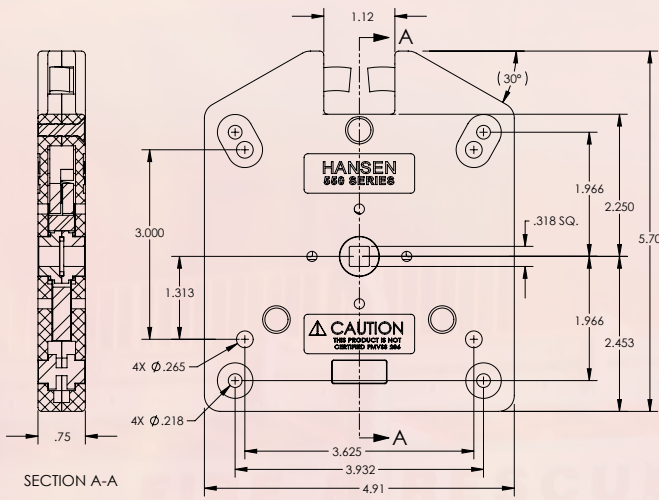

# 550 Slam Latches

*Use with Hansen D-Rings*

*Latch 550 Large  
S550-1XXBBXX*

*Latch 550 Small  
S550SXXXBBXX*

*Striker 551-S  
S551SXSSXXZG*

*Standoff Spacer  
PMISC128*

130 Zenker Road    Lexington, SC 29072  
customerservice@hansenint.com    www.hansenint.com

*Latch 550 Large*

*Latch 550 Small*

ISOMETRIC VIEW

*Universal Striker*

*Standoff Spacer*

## D-RING/550 SLAM LATCH PRODUCT PRICING

DESCRIPTION:	PART NUMBER:	BOX QUANTITY:	PRICE PER:
550 Latch Large	S550-1XXBBXX	32	\$24.50
550 Latch Small	S550SXXXBBXX	32	\$21.61
551 Striker	S551SXSSXXZG	32	\$2.00
Standoff/Spacer	PMISC28	32	\$1.86