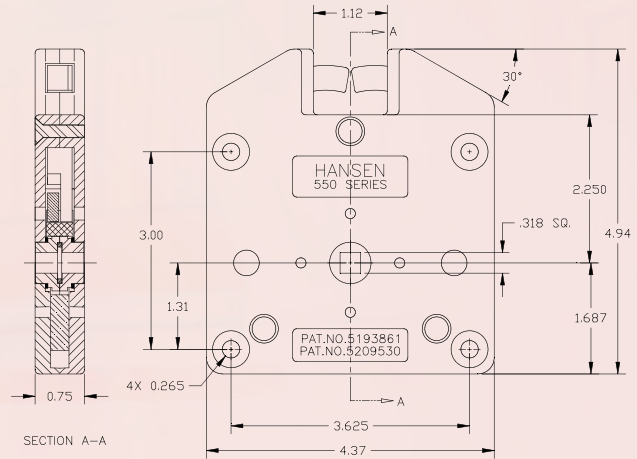

# 550 Slam Latches

*Use with Hansen D-Rings*

*Latch 550 Large  
S550-1XXBBXX*

*Latch 550 Small  
S550SXXXBBXX*

*Striker 551-S  
S551SXSSXXZG*

*Standoff Spacer  
PMISC128*

130 Zenker Road    Lexington, SC 29072  
customerservice@hansenint.com    www.hansenint.com

*Latch 550 Large*

*Latch 550 Small*

ISOMETRIC VIEW

*Universal Striker*

*Standoff Spacer*

## D-RING/550 SLAM LATCH PRODUCT PRICING

DESCRIPTION:	PART NUMBER:	BOX QUANTITY:	PRICE PER:
550 Latch Large	S550-1XXBBXX	32	\$24.50
550 Latch Small	S550SXXXBBXX	32	\$21.61
551 Striker	S551SXSSXXZG	32	\$2.00
Standoff/Spacer	PMISC28	32	\$1.86