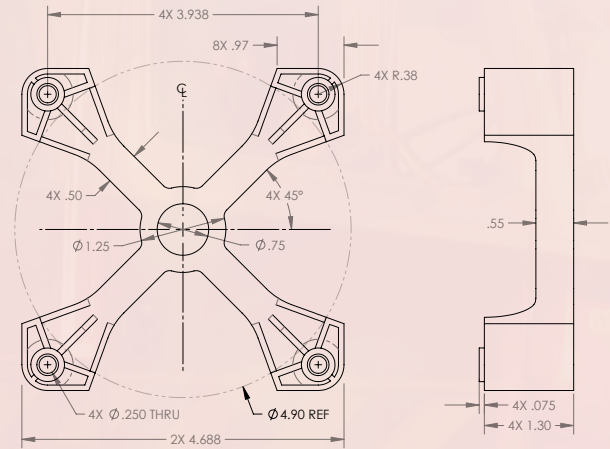

*Latch 550 Large*

*Latch 550 Small*

ISOMETRIC VIEW

*Universal Striker*

*Standoff Spacer*

## D-RING/550 SLAM LATCH PRODUCT PRICING

DESCRIPTION:	PART NUMBER:	BOX QUANTITY:	PRICE PER:
550 Latch Large	S550-1XXBBXX	32	\$24.50
550 Latch Small	S550SXXXBBXX	32	\$21.61
551 Striker	S551SXSSXXZG	32	\$2.00
Standoff/Spacer	PMISC28	32	\$1.86