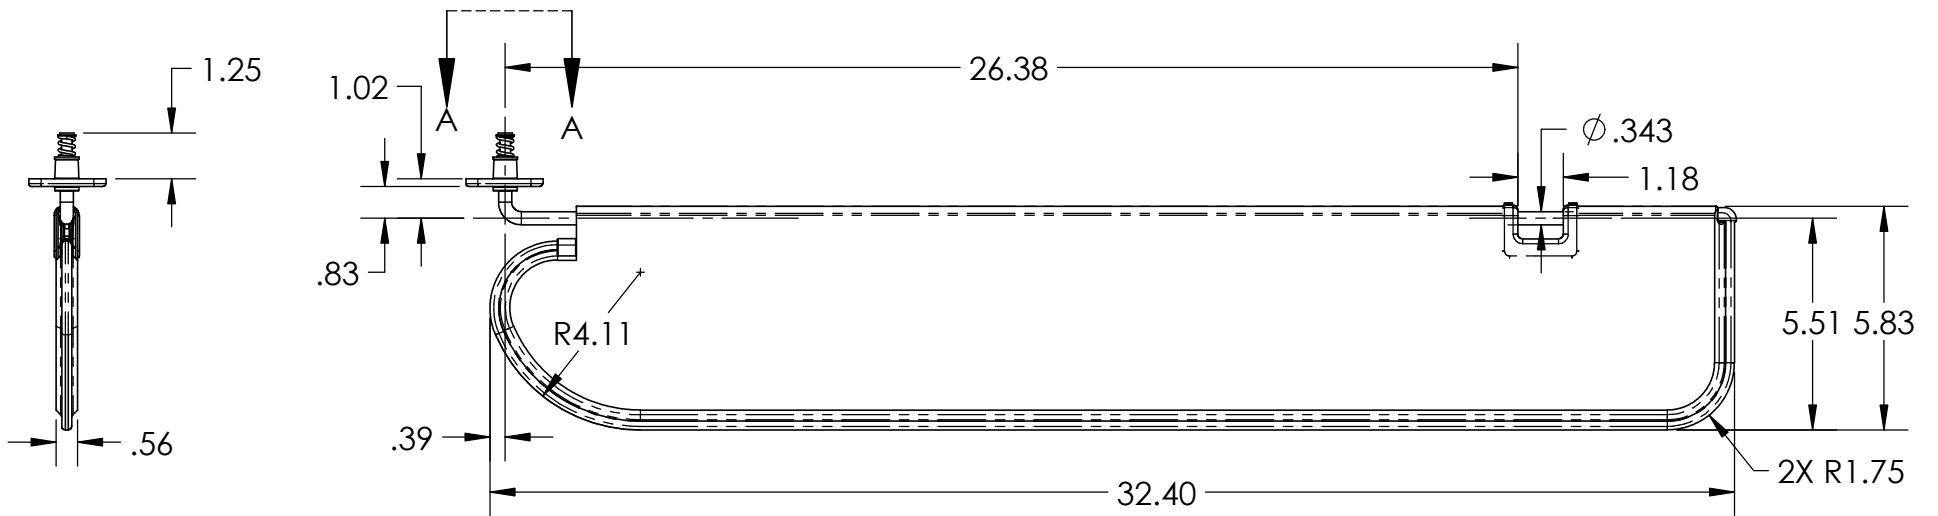

DETENTS FOR BOTH HOME POSITIONS SHOWN

NOTES:

1. ASSEMBLY MUST MEET FMVSS 302.
2. ASSEMBLY IS TO HAVE DETENT FEATURE FOR "HOME" POSITION OF 90° AS SHOWN.
3. MOUNTING BRACKET TO BE BLACK POWDER COATED.
4. COLOR: SLATE GRAY.
5. ALL ANGLES/BENDS ARE 90° UNLESS NOTED.
6. DIMENSIONS IN ( ) ARE FOR REFERENCE ONLY.

DESCRIPTION: ASM., SUN VISOR 6 x 32-PLAIN		Weight 2.5 LBS
Part Number: SV142SGMMX-M10P		REV -
<small>PROPRIETARY NOTICE: THIS DRAWING IS EXCLUSIVELY THE PROPERTY OF HANSEN INTERNATIONAL INC. AND SHALL NOT BE COPIED OR PASSED ON TO A THIRD PARTY WITHOUT OUR PRIOR WRITTEN APPROVAL. WE WILL RETAIN ALL RIGHTS FOR PATENT ISSUE OR REGISTRATION OF DESIGN.</small> ©2018 Hansen International, Inc.		