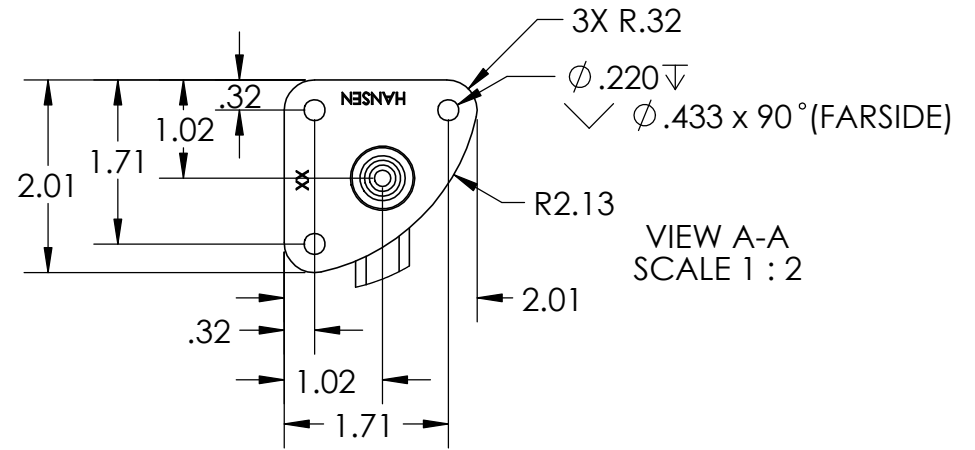

DETENTS FOR BOTH HOME POSITIONS SHOWN

NOTES:

1. ASSEMBLY MUST MEET FMVSS 302.
2. ASSEMBLY IS TO HAVE DETENT FEATURE FOR "HOME" POSITION OF 90° AS SHOWN.
3. MOUNTING BRACKET TO BE BLACK POWDER COATED.
4. COLOR: SLATE GRAY.
5. ALL ANGLES/BENDS ARE 90° UNLESS NOTED.
6. DIMENSIONS IN ( ) ARE FOR REFERENCE ONLY.

DESCRIPTION: ASM., SUN VISOR 6 x 32-PLAIN		Weight 2.5 LBS
Part Number: SV142SGMMX-M10P		REV -
<small>PROPRIETARY NOTICE: THIS DRAWING IS EXCLUSIVELY THE PROPERTY OF HANSEN INTERNATIONAL INC. AND SHALL NOT BE COPIED OR PASSED ON TO A THIRD PARTY WITHOUT OUR PRIOR WRITTEN APPROVAL. WE WILL RETAIN ALL RIGHTS FOR PATENT ISSUE OR REGISTRATION OF DESIGN.</small> ©2018 Hansen International, Inc.		